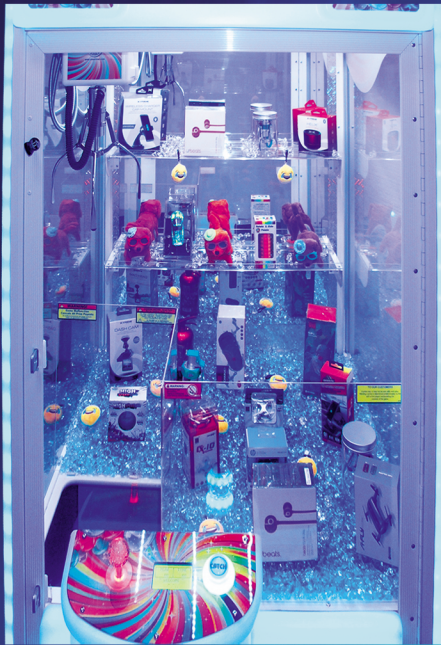

# INTRODUCING PT CLASSIC

**FROM THE PRIZE TIME FAMILY OF GAMES**

**SHIPPING NOW  
ORDER TODAY**

**NEW**

**CREATE THE PERFECT DISPLAY FOR:**

- PLUSH
- ELECTRONICS
- JEWELRY
- KNOBBY BALLS

31.5W X 34DX78.5H  
**31"**

**LOWER FLOOR ALLOWS FOR LARGER  
DEEPER DISPLAY**

36W X 41.5DX82H  
(INCLUDES BACKWALL SHELVES)  
**36"**

**TALLER  
DEEPER**